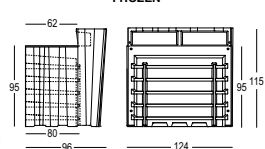

Frozen large

C. Prod.	Finition	L (cm)	L (cm)	H (cm)	Kg	Coloris								
6316	MAT	124	96	115	68,0							C2	N4	1210,00€ HT