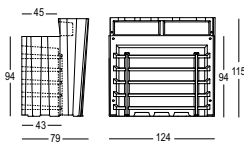

Frozen (bancone)

C. Prod.	Finition	L (cm)	L (cm)	H (cm)	Kg	Coloris								
6308	MAT	124	79	115	52,2							C2	N4	920,00€ HT

Frozen version 1

C. Prod.	Finition	L (cm)	L (cm)	H (cm)	Kg	Coloris								
6320	MAT	124	79	115	66,9							C2	N4	1570,00€ HT